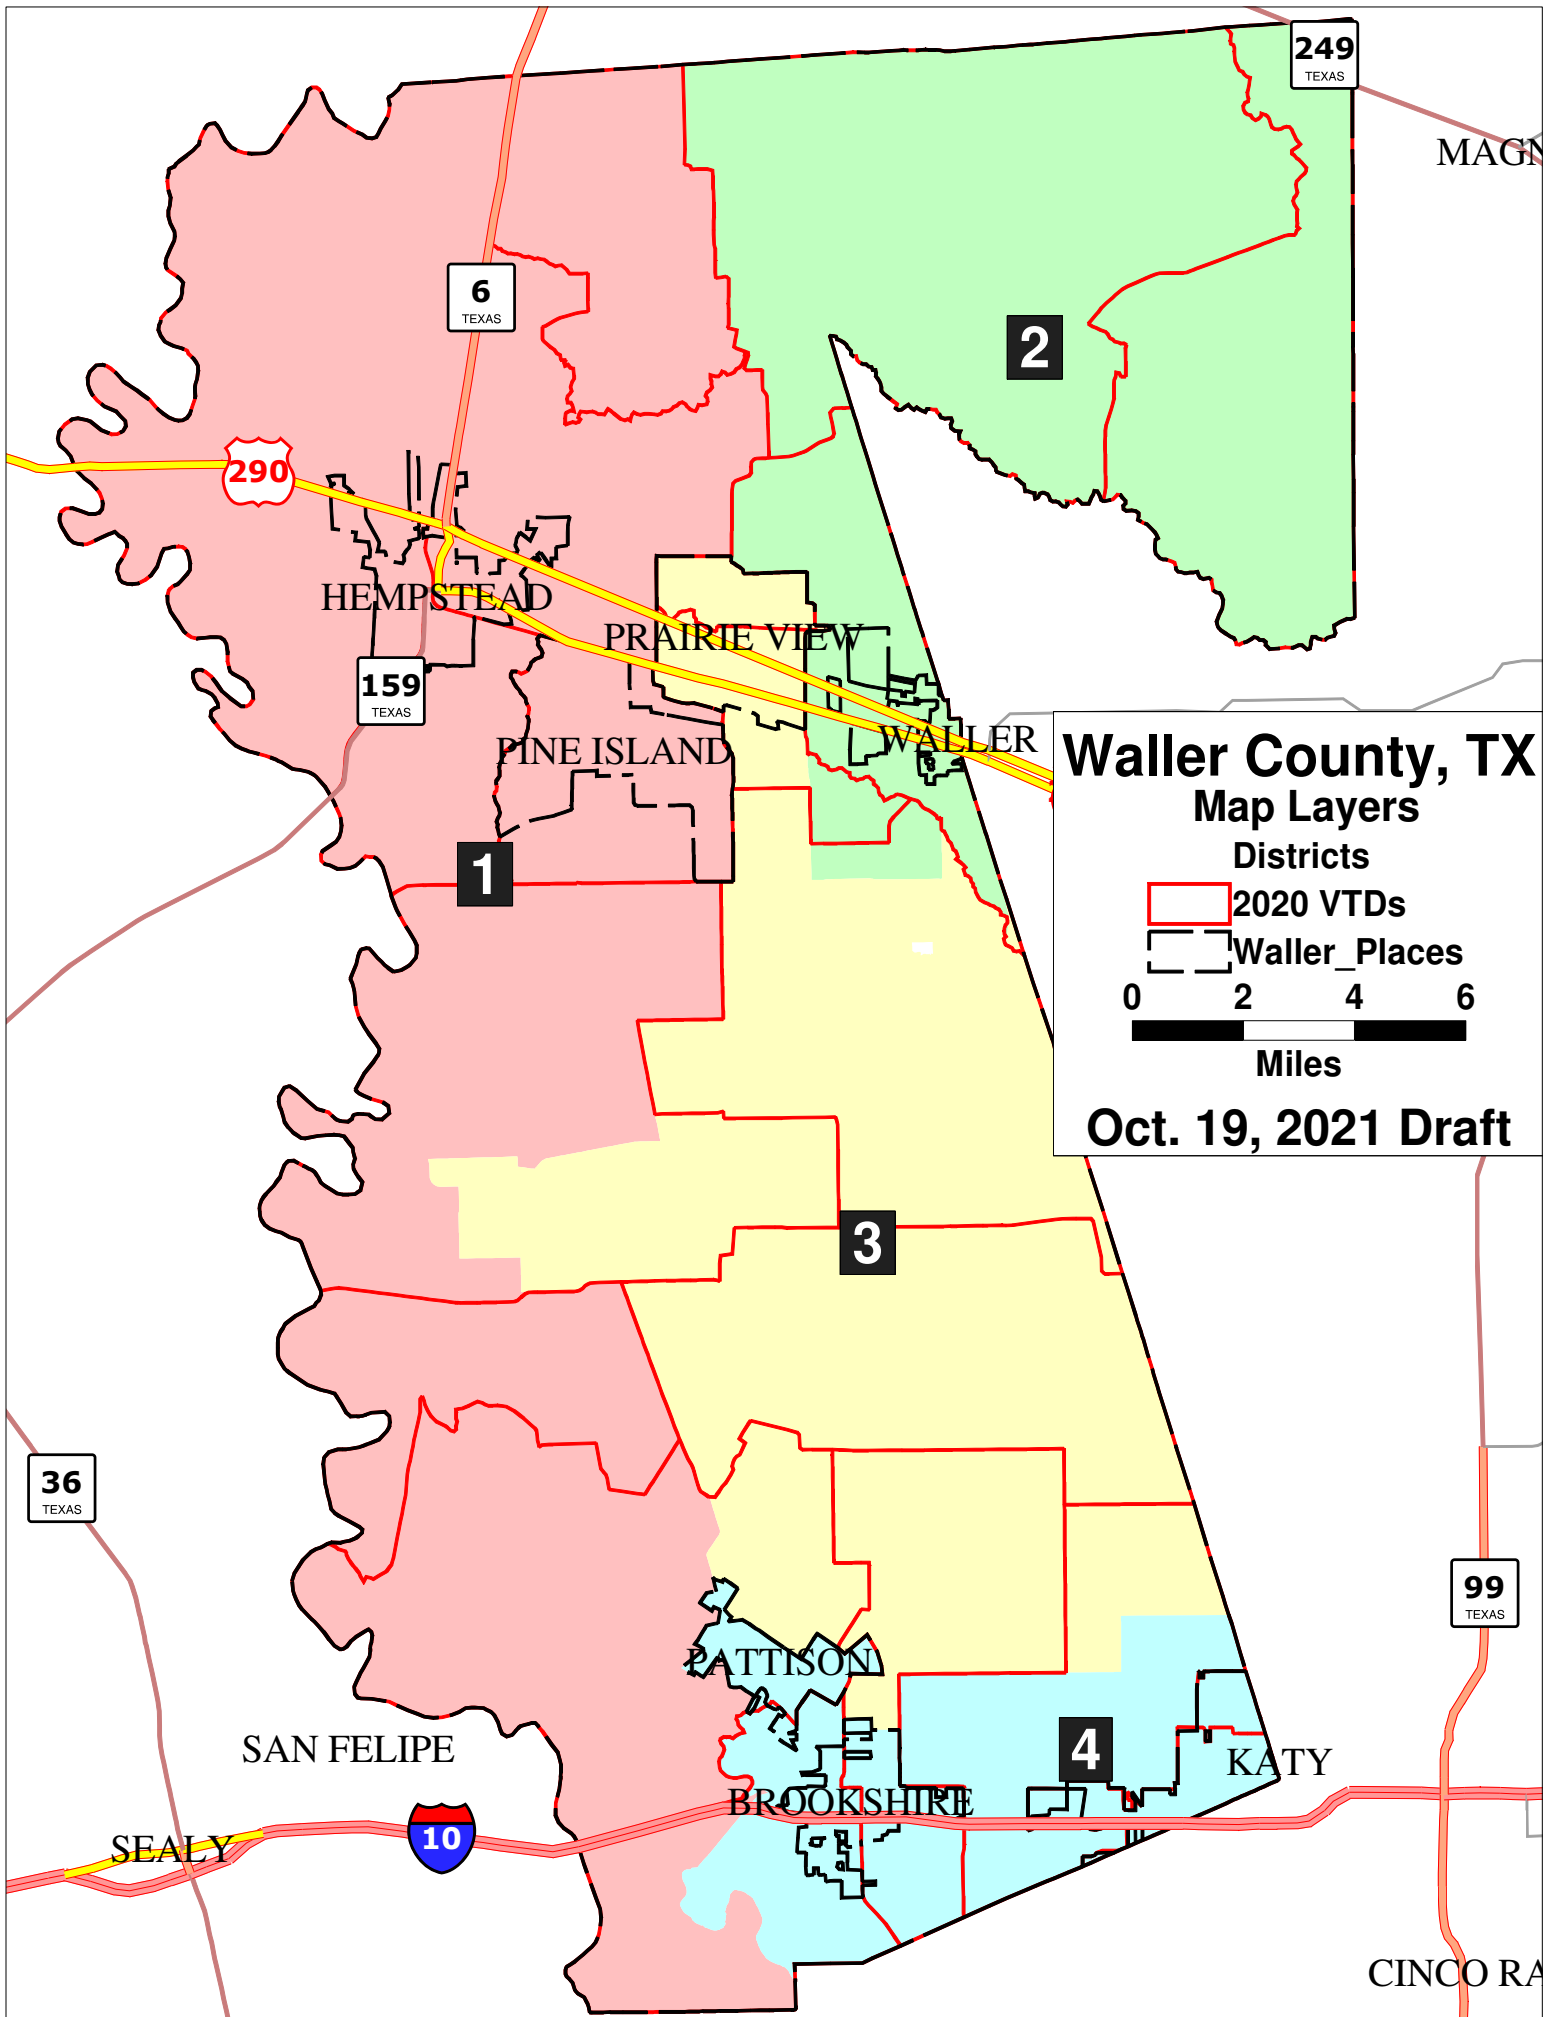

APPENDIX B

249
TEXAS

MAGN

6
TEXAS

2

290

HEMPSTEAD

159
TEXAS

PRAIRIE VIEW

PINE ISLAND

WALLER

1

Waller County, TX
Map Layers

Districts

2020 VTDs

Waller_Places