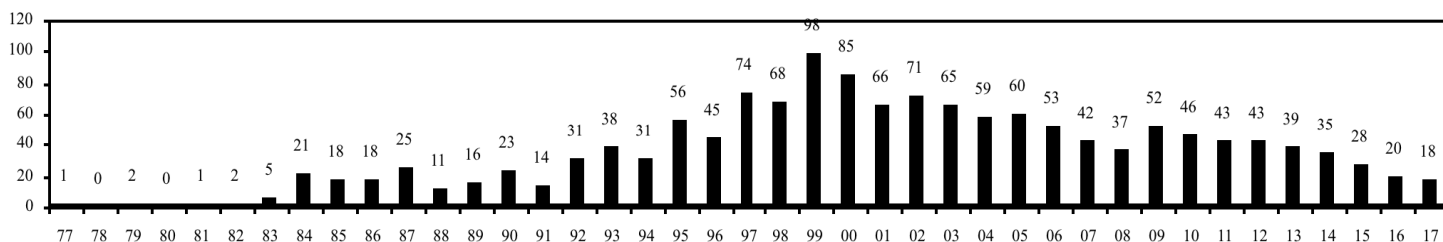

Execution Update

As of October 1, 2017

Total number of executions since the 1976 reinstatement of capital punishment:

1460

Race of defendants executed

total number 1460

White	814	(55.75%)
Black	503	(34.45%)
Latino/a	120	(8.22%)
Native American	16	(1.10%)
Asian	7	(0.48%)