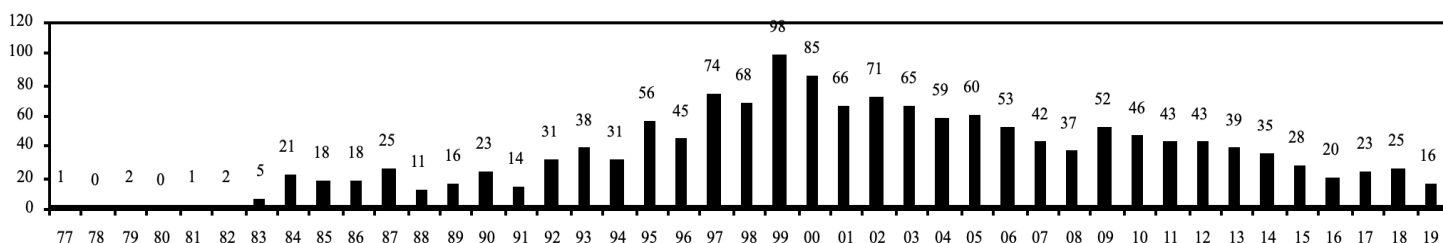

Execution Update

As of October 1, 2019

Total number of executions since the 1976 reinstatement of capital punishment:

1506

Race of defendants executed

total number 1506

White	841	(55.84%)
Black	515	(34.20%)
Latino/a	127	(8.43%)
Native American	16	(1.06%)
Asian	7	(0.46%)