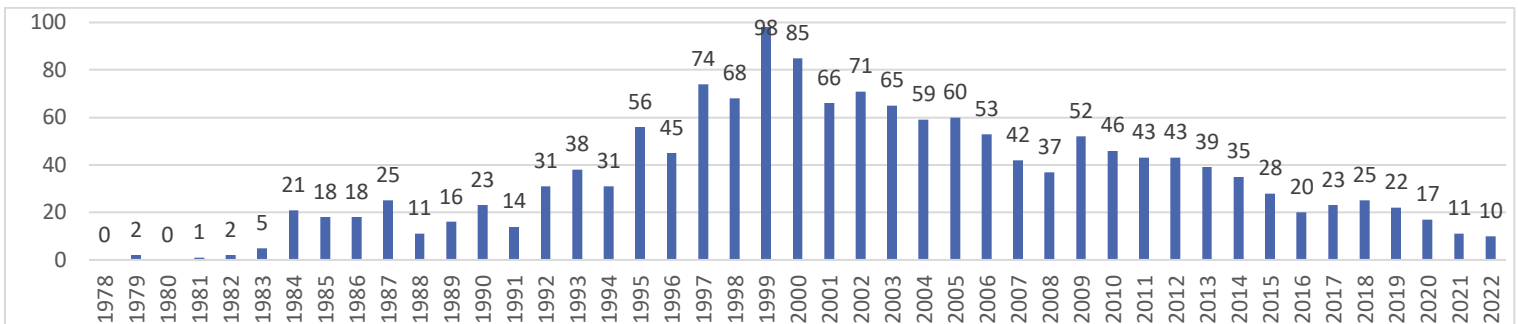

Execution Update

As of October 1, 2022

Total number of executions since the 1976 reinstatement of capital punishment:

1550

Race of defendants executed

total number 1550

White	865	(55.81%)
Black	531	(34.26%)
Latino/a	128	(8.26%)
Native American	18	(1.16%)
Asian	8	(0.52%)