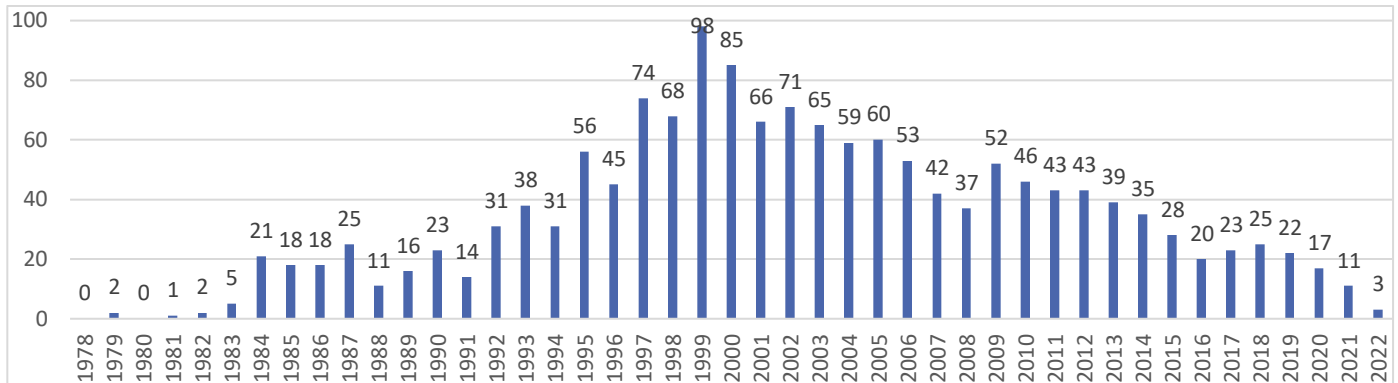

Execution Update

As of April 1, 2022

Total number of executions since the 1976 reinstatement of capital punishment:

1543

Race of defendants executed

total number 1543

White	861	(55.80%)
Black	530	(34.35%)
Latino/a	128	(8.30%)
Native American	17	(1.10%)
Asian	7	(0.45%)

Race of victims

total number 2260

White	1703	(75.35%)
Black	354	(15.66%)
Latin	155	(6.86%)
Native American	7	(0.31%)
Asian	41	(1.81%)

Gender of defendants executed

Female	17	(1.10%)
Male	1526	(98.90%)

Gender of victims

Female	1118	(49.47%)
Male	1142	(50.53%)

Defendant-victim racial combinations

	White Victim		Black Victim		Latino/a Victim		Asian Victim		Native American Victim	
	Count	%	Count	%	Count	%	Count	%	Count	%
White Defendant	797	51.65%	21	1.36%	18	1.17%	6	0.39%	0	0%
Black Defendant	298	19.31%	182	11.80%	20	1.30%	16	1.04%	0	0%
Latino/a Defendant	55	3.56%	3	0.19%	62	4.02%	2	0.13%	0	0%
Asian Defendant	2	0.13%	0	0%	0	0%	5	0.32%	0	0%
Native Amer. Def.	14	.91%	0	0%	0	0%	0	0%	3	0.19%
TOTAL:	1166	75.57%	206	13.35%	100	6.48%	29	1.88%	3	0.19%

Note: In addition, there were 39 defendants executed for the murders of multiple victims of different races. Of those, 21 defendants were white, 12 black and 6 Latino. (2.53%)