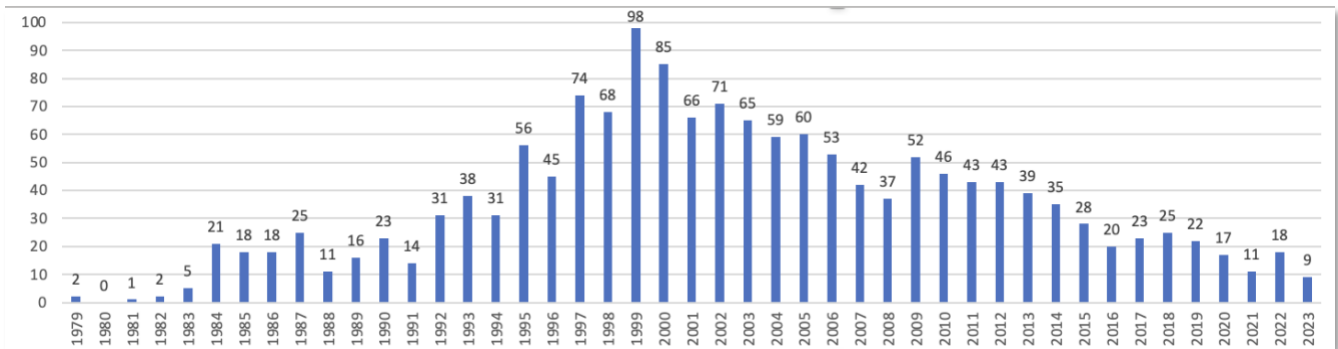

Execution Update

As of April 1, 2023

Total number of executions since the 1976 reinstatement of capital punishment:

1567

Race of defendants executed

total number 1567

White	874	(55.78%)
Black	537	(34.27%)
Latino/a	130	(8.30%)
Native American	18	(1.15%)
Asian	8	(0.51%)

Race of victims

total number 2297

White	1727	(75.19%)
Black	362	(15.76%)
Latin	159	(6.92%)
Native American	8	(0.35%)
Asian	41	(1.78%)

Gender of defendants executed

Female	18	(1.15%)
Male	1549	(98.85%)

Gender of victims

Female	1139	(49.59%)
Male	1158	(50.41%)

Defendant-victim racial combinations

	White Victim		Black Victim		Latino/a Victim		Asian Victim		Native American Victim	
	Count	%	Count	%	Count	%	Count	%	Count	%
White Defendant	809	51.63%	21	1.34%	18	1.15%	6	0.38%	1	.06%
Black Defendant	302	19.27%	185	11.81%	20	1.28%	16	1.02%	0	0%
Latino/a Defendant	56	3.57%	3	0.19%	63	4.02%	2	0.13%	0	0%
Asian Defendant	3	0.19%	0	0%	0	0%	5	0.32%	0	0%
Native Amer. Def.	15	.96%	0	0%	0	0%	0	0%	3	0.19%
TOTAL:	1185	75.62%	209	13.34%	101	6.45%	29	1.85%	4	0.26%

Note: In addition, there were 40 defendants executed for the murders of multiple victims of different races. Of those, 21 defendants were white, 13 black and 6 Latino. (2.55%)