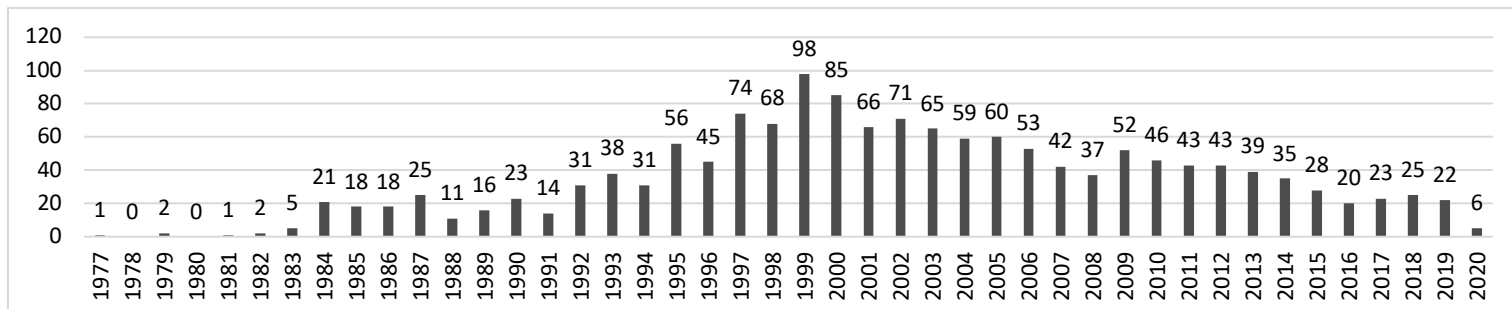

McGirt v. Oklahoma, No. 18-9526 (State court jurisdiction in "Indian Country") (decision below pc-2018-1057 (OK CCA 2019))

Question Presented: Can Oklahoma courts continue to unlawfully exercise, under state law, criminal jurisdiction as "justiciable matter" in Indian Country over Indians accused of major crimes enumerated under the Indian Major Crimes Act - which are under exclusive federal jurisdiction?

Execution Update

As of July 1, 2020

Total number of executions since the 1976 reinstatement of capital punishment:

1518

Race of defendants executed

total number 1518

White	849	(55.93%)
Black	518	(34.12%)
Latino/a	128	(8.43%)
Native American	16	(1.05%)
Asian	7	(0.46%)