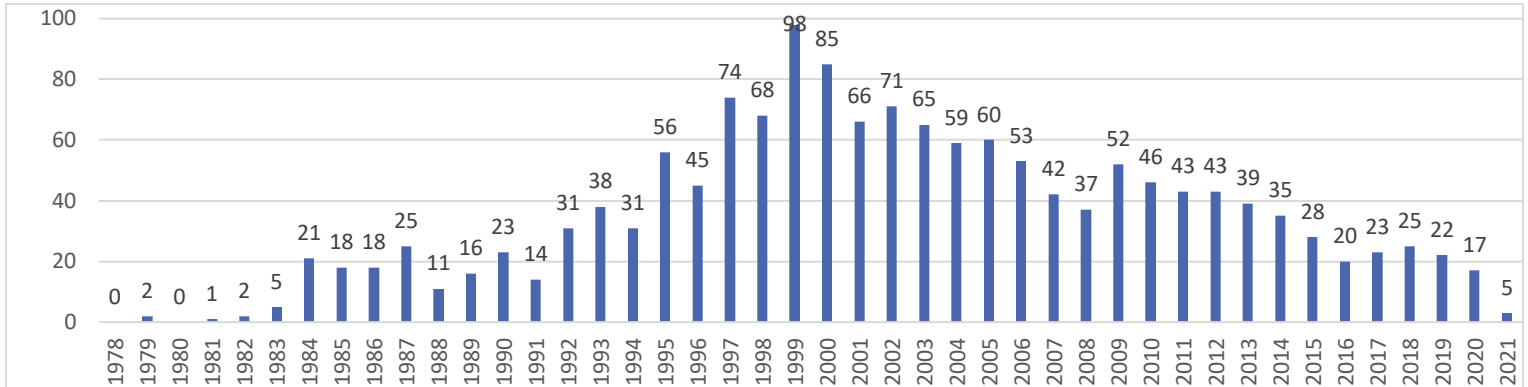

Execution Update

As of July 1, 2021

Total number of executions since the 1976 reinstatement of capital punishment:

1534

Race of defendants executed

total number 1534

White	857	(55.87%)
Black	525	(34.22%)
Latino/a	128	(8.34%)
Native American	17	(1.11%)
Asian	7	(0.46%)