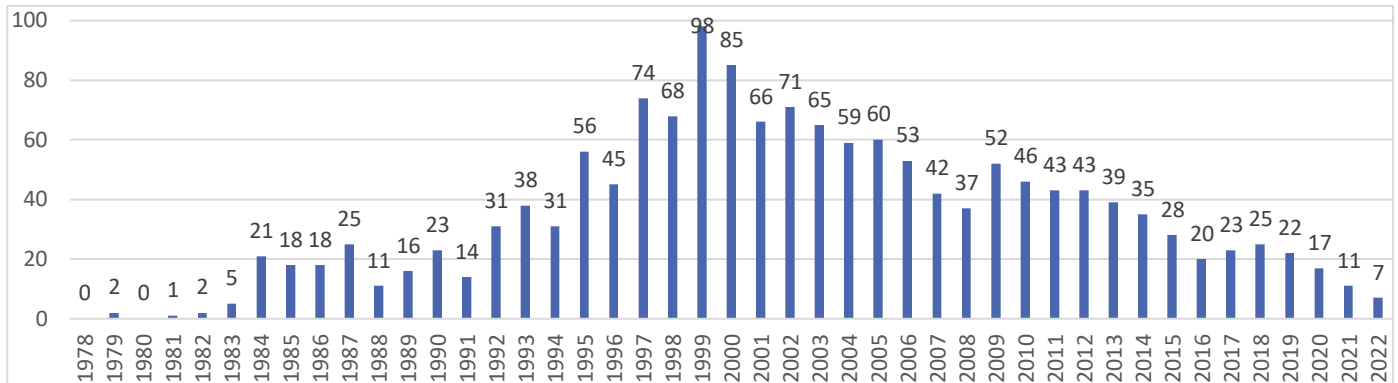

As of July 1, 2022

Total number of executions since the 1976 reinstatement of capital punishment:

1547

Race of defendants executed

total number 1547

White	864	(55.85%)
Black	530	(34.26%)
Latino/a	128	(8.27%)
Native American	18	(1.16%)
Asian	7	(0.45%)