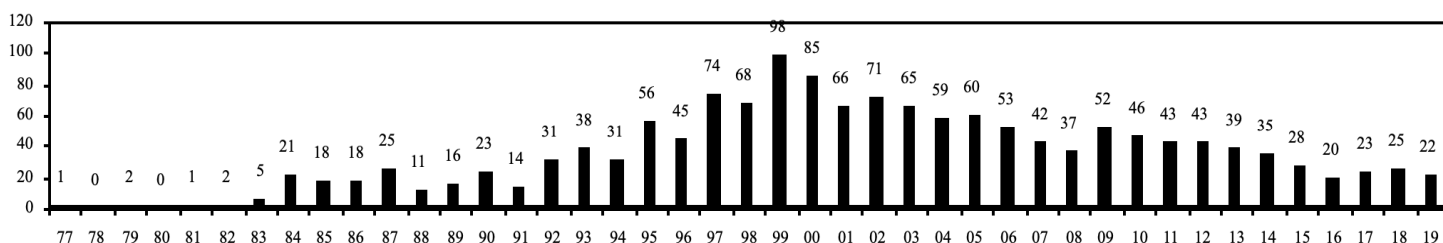

Execution Update

As of January 1, 2020

Total number of executions since the 1976 reinstatement of capital punishment:

1512

Race of defendants executed

total number 1512

White	845	(55.89%)
Black	517	(34.19%)
Latino/a	127	(8.40%)
Native American	16	(1.06%)
Asian	7	(0.46%)