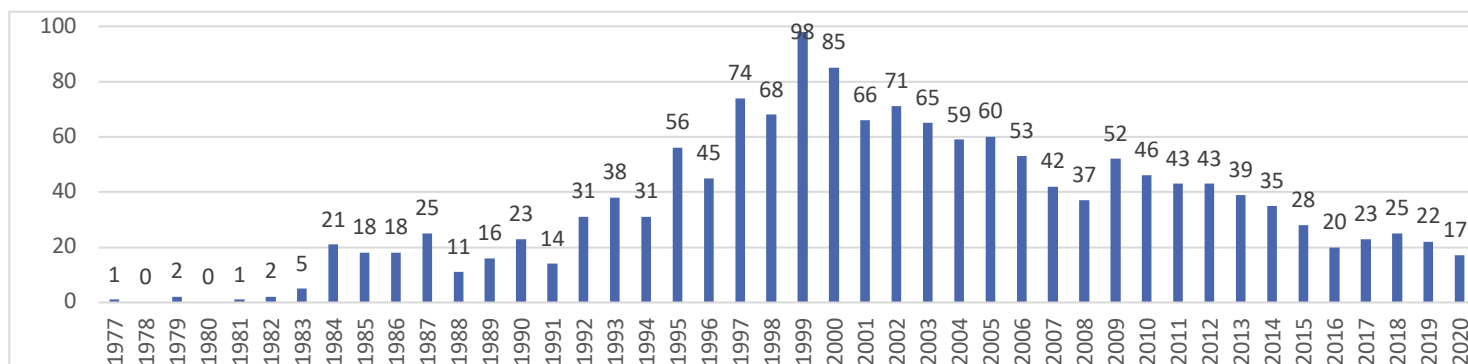

# Execution Update

As of January 1, 2021

Total number of executions since the 1976 reinstatement of capital punishment:

**1529**