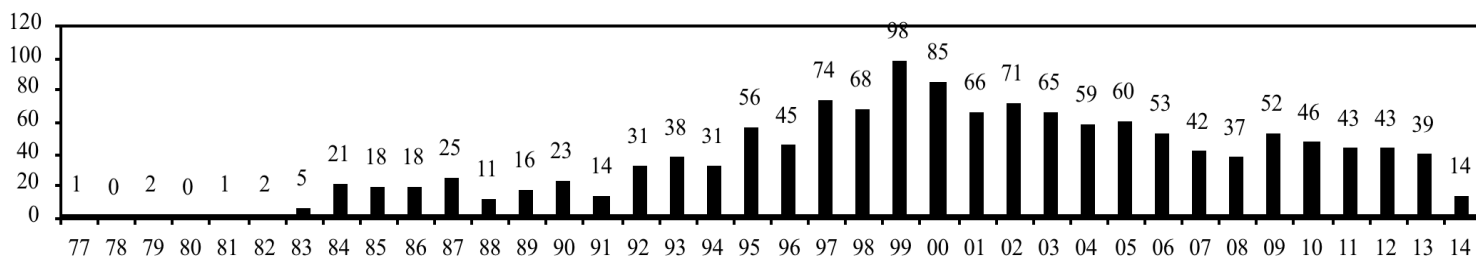

Execution Update

As of April 1, 2014

Total number of executions since the 1976 reinstatement of capital punishment:

1373

Race of defendants executed

total number 1373

White	769	(56.01%)
Black	474	(34.52%)
Latino/a	107	(7.79%)
Native American	16	(1.17%)
Asian	7	(0.51%)